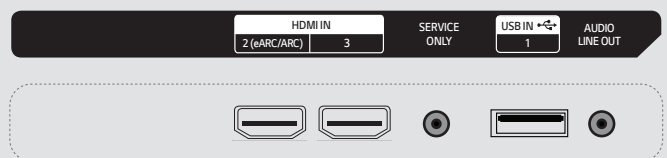

4K Resolution with Lifelike Color

LG's 4K NanoCell display delivers an outstanding viewing experience, thanks to its nanoparticle technology that reveals a broad color spectrum and lifelike image reproduction. Nano Accuracy technology enables seamless, smooth motion with low input lag over a wide viewing angle. This display also features Pro:Centric® and Pro:Idiom®/Pro:Idiom M technologies.

EZ-Manager

EZ-Manager provides a convenient installation function to automatically choose settings for the Pro:Centric TV without any extra configuration.

USB Data Cloning

For fast and easy configuration of multiple TVs, create a Master TV Setup on one TV and then export the setup "clone" file to a USB memory device. Use the USB device to easily import the setup to other TVs of the same model.

CONNECTIVITY

65" / 55" / 50"

Rear

Side

* Jack Panels may differ from the above image, so please contact LG sales team to verify before ordering.