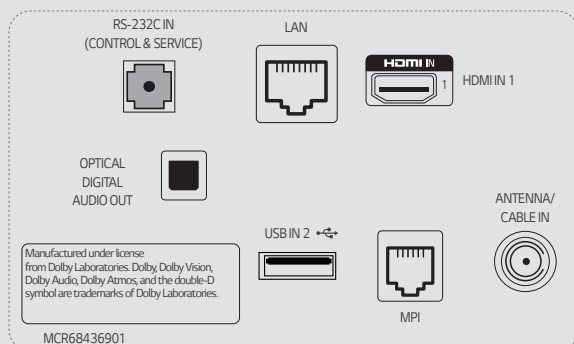

CONNECTIVITY

65" / 55" / 50"

Rear