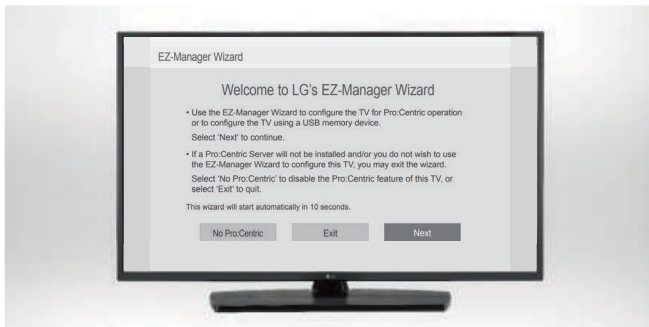

LG's NanoCell display has a minimal Nano Bezel, which allows it to blend into any interior while delivering an immersive viewing experience.

LG webOS 6.0 Delivers More Innovation and Enhancements

LG's webOS version 6.0 provides significant improvements over previous versions, including technology and performance enhancements that can deliver a better overall viewing experience.

4K Resolution with Lifelike Color

LG's 4K NanoCell display delivers an outstanding viewing experience, thanks to its nanoparticle technology that reveals a broad color spectrum and lifelike image reproduction. Nano Accuracy technology enables seamless, smooth motion with low input lag over a wide viewing angle. This display also features Pro:Centric® and Pro:Idiom®/Pro:Idiom M technologies.

EZ-Manager

EZ-Manager provides a convenient installation function to automatically choose settings for the Pro:Centric TV without any extra configuration.

USB Data Cloning

For fast and easy configuration of multiple TVs, create a Master TV Setup on one TV and then export the setup "clone" file to a USB memory device. Use the USB device to easily import the setup to other TVs of the same model.